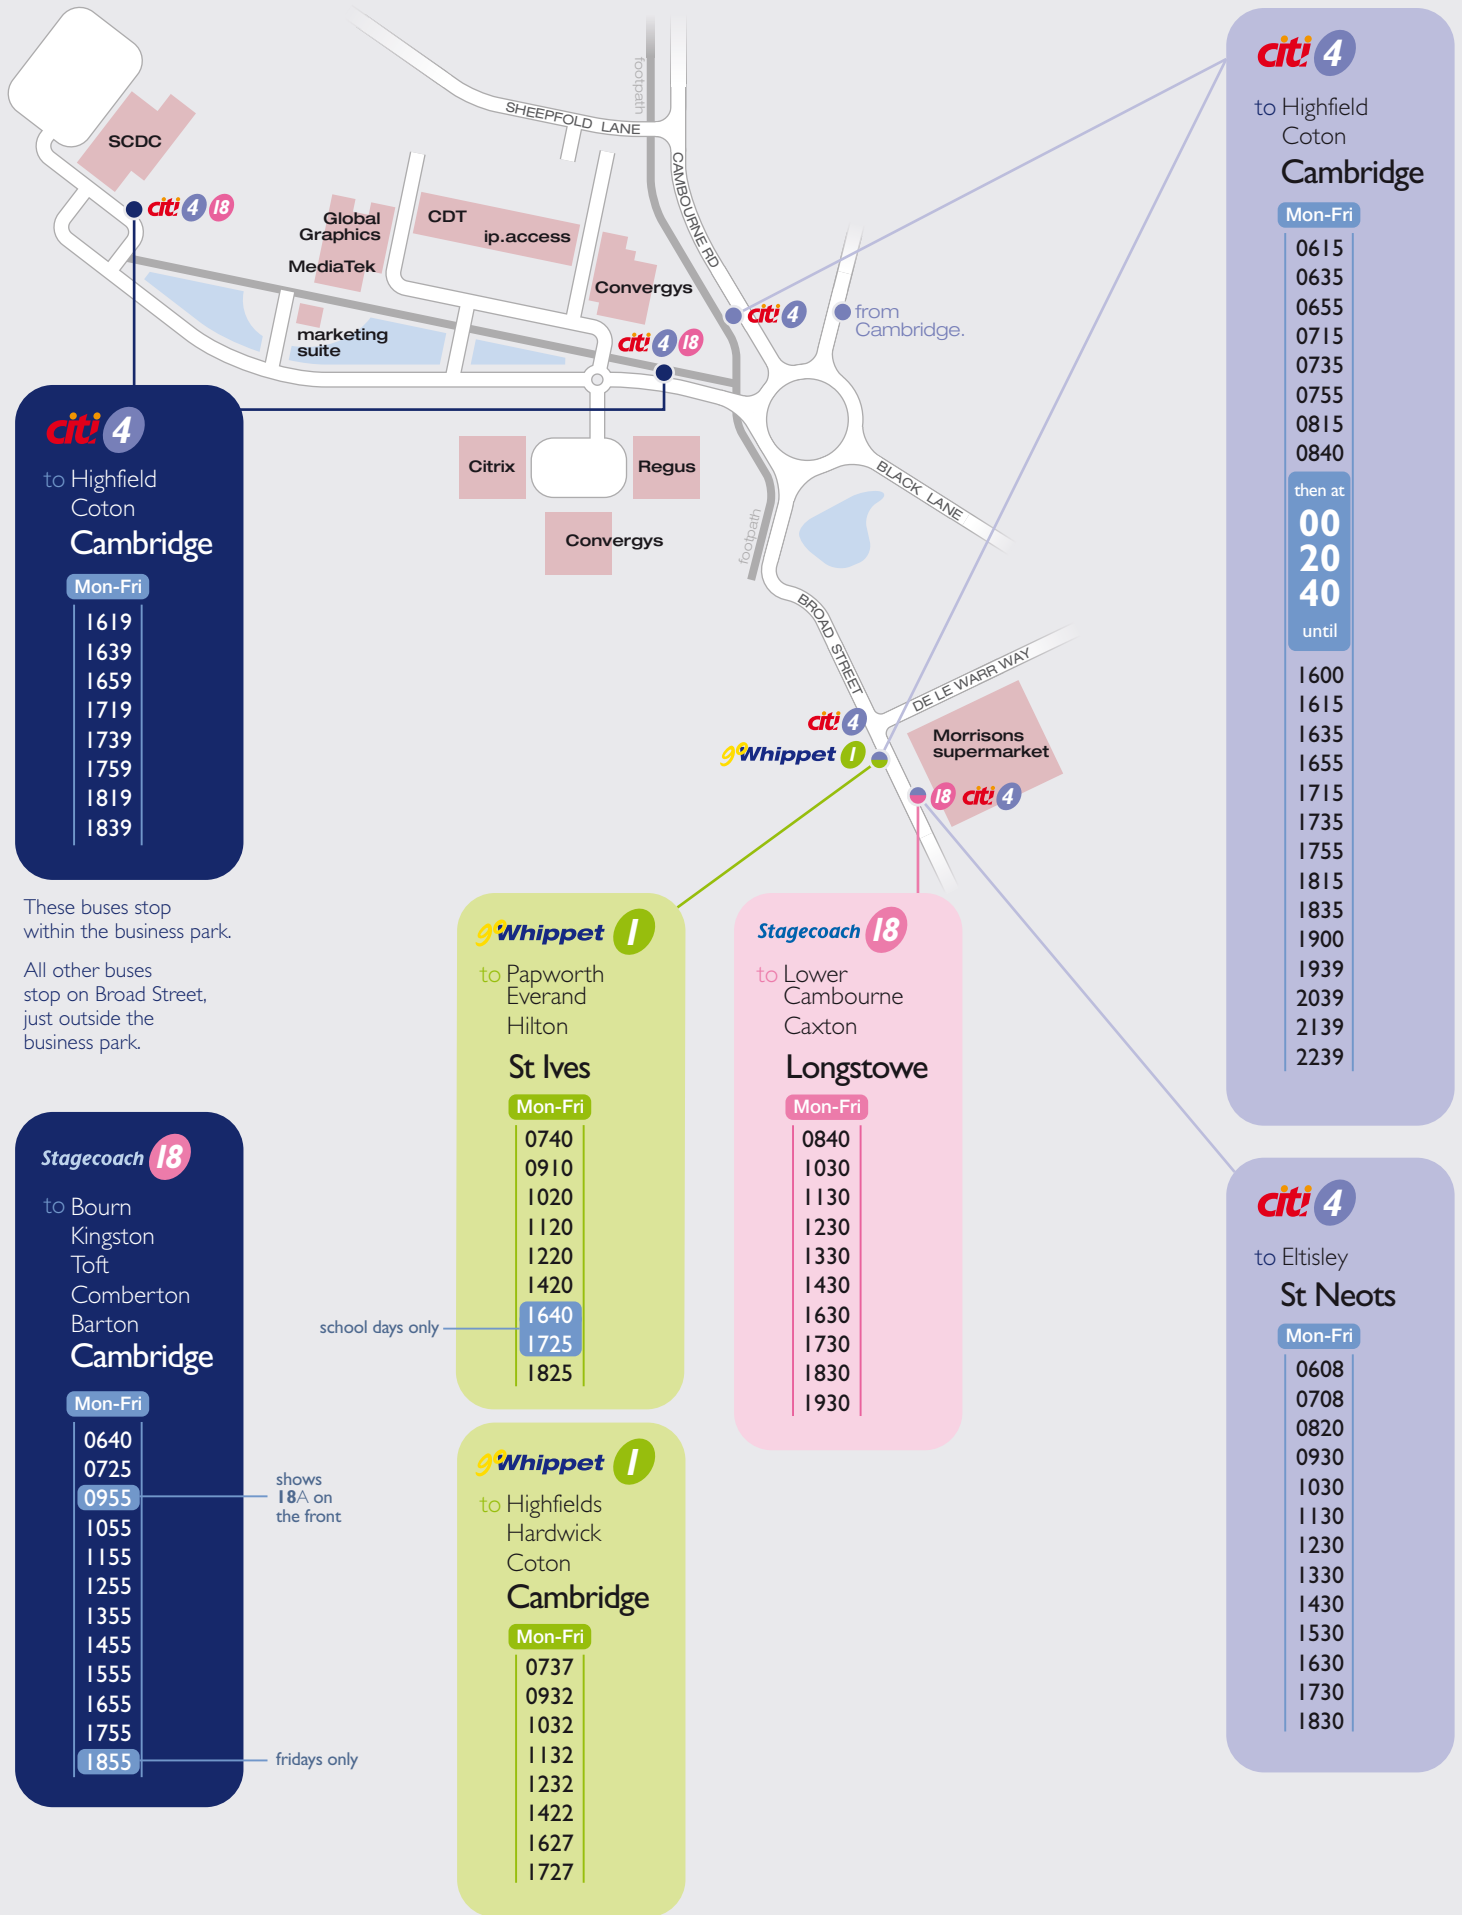

# getting from cambourne business park by bus

**citi 4**  
to Highfield  
Coton  
Cambridge

Mon-Fri

1619
1639
1659
1719
1739
1759
1819
1839

These buses stop within the business park.

All other buses stop on Broad Street, just outside the business park.

**Stagecoach 18**  
to Bourn  
Kingston  
Toft  
Comberton  
Barton  
Cambridge

Mon-Fri

0640
0725
0955
1055
1155
1255
1355
1455
1555
1655
1755
1855

shows 18A on the front

fridays only

**gWhippet 1**  
to Papworth  
Everand  
Hilton  
St Ives

Mon-Fri

0740
0910
1020
1120
1220
1420
1640
1725
1825

school days only

**gWhippet 1**  
to Highfields  
Hardwick  
Coton  
Cambridge

Mon-Fri

0737
0932
1032
1132
1232
1422
1627
1727

**Stagecoach 18**  
to Lower  
Cambourne  
Caxton  
Longstowe

Mon-Fri

0840
1030
1130
1230
1330
1430
1630
1730
1830
1930

**citi 4**  
to Highfield  
Coton  
Cambridge

Mon-Fri

0615
0635
0655
0715
0735
0755
0815
0840
then at
00
20
40
until
1600
1615
1635
1655
1715
1735
1755
1815
1835
1900
1939
2039
2139
2239