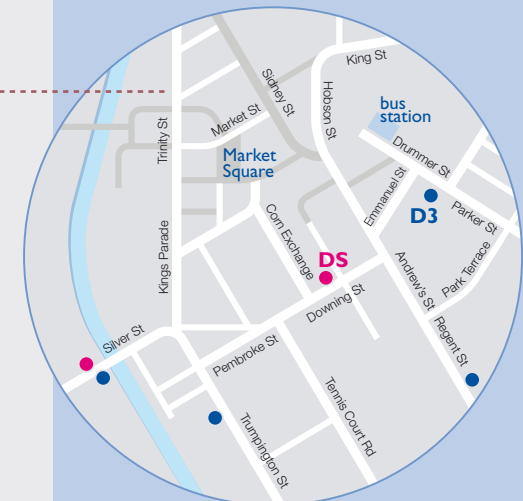

getting to cambourne business park

by bus

from **Cambridge**
travel time 36 mins

citi 4 is the fastest and most frequent bus from Cambridge city centre

times from
Drummer Street stop D3

Mon-Fri

0700	1055
0720	then at
0740	15
0800	35
0820	55
0840	until
0855	
0915	1835
0935	1857
0955	1957
1015	2057
1035	2157
	2257

these buses stop inside the business park

all other buses stop on Broad St, just outside the business park

where to catch **citi 4** in **Cambridge city centre**

● where to get on
● where to get off

St Ives bus station	0715
Hilton	0723 0918
Papworth	0728 0923
Caxton Gibbett	0732 0927
Cambourne Morrisons	0737 0932

St Ives

St Neots Cross Keys Mall	0650 0750 0915
St Neots rail station	0659 0759 0924
Cambridge Rd Loves Farm	0701 0801 0926
Eltisley The Green	0713 0813 0938
Cambourne Morrisons	0735 0840 1000

St Neots

Loves Farm

Croxton

Eltisley

Cambourne

Caxton

Caxton Bourn Road	0631 0716
Lower Cambourne Woodfield Ln	0636 0721
Cambourne Morrisons	0638 0723

Cambourne Business Park

Highfields

Hardwick